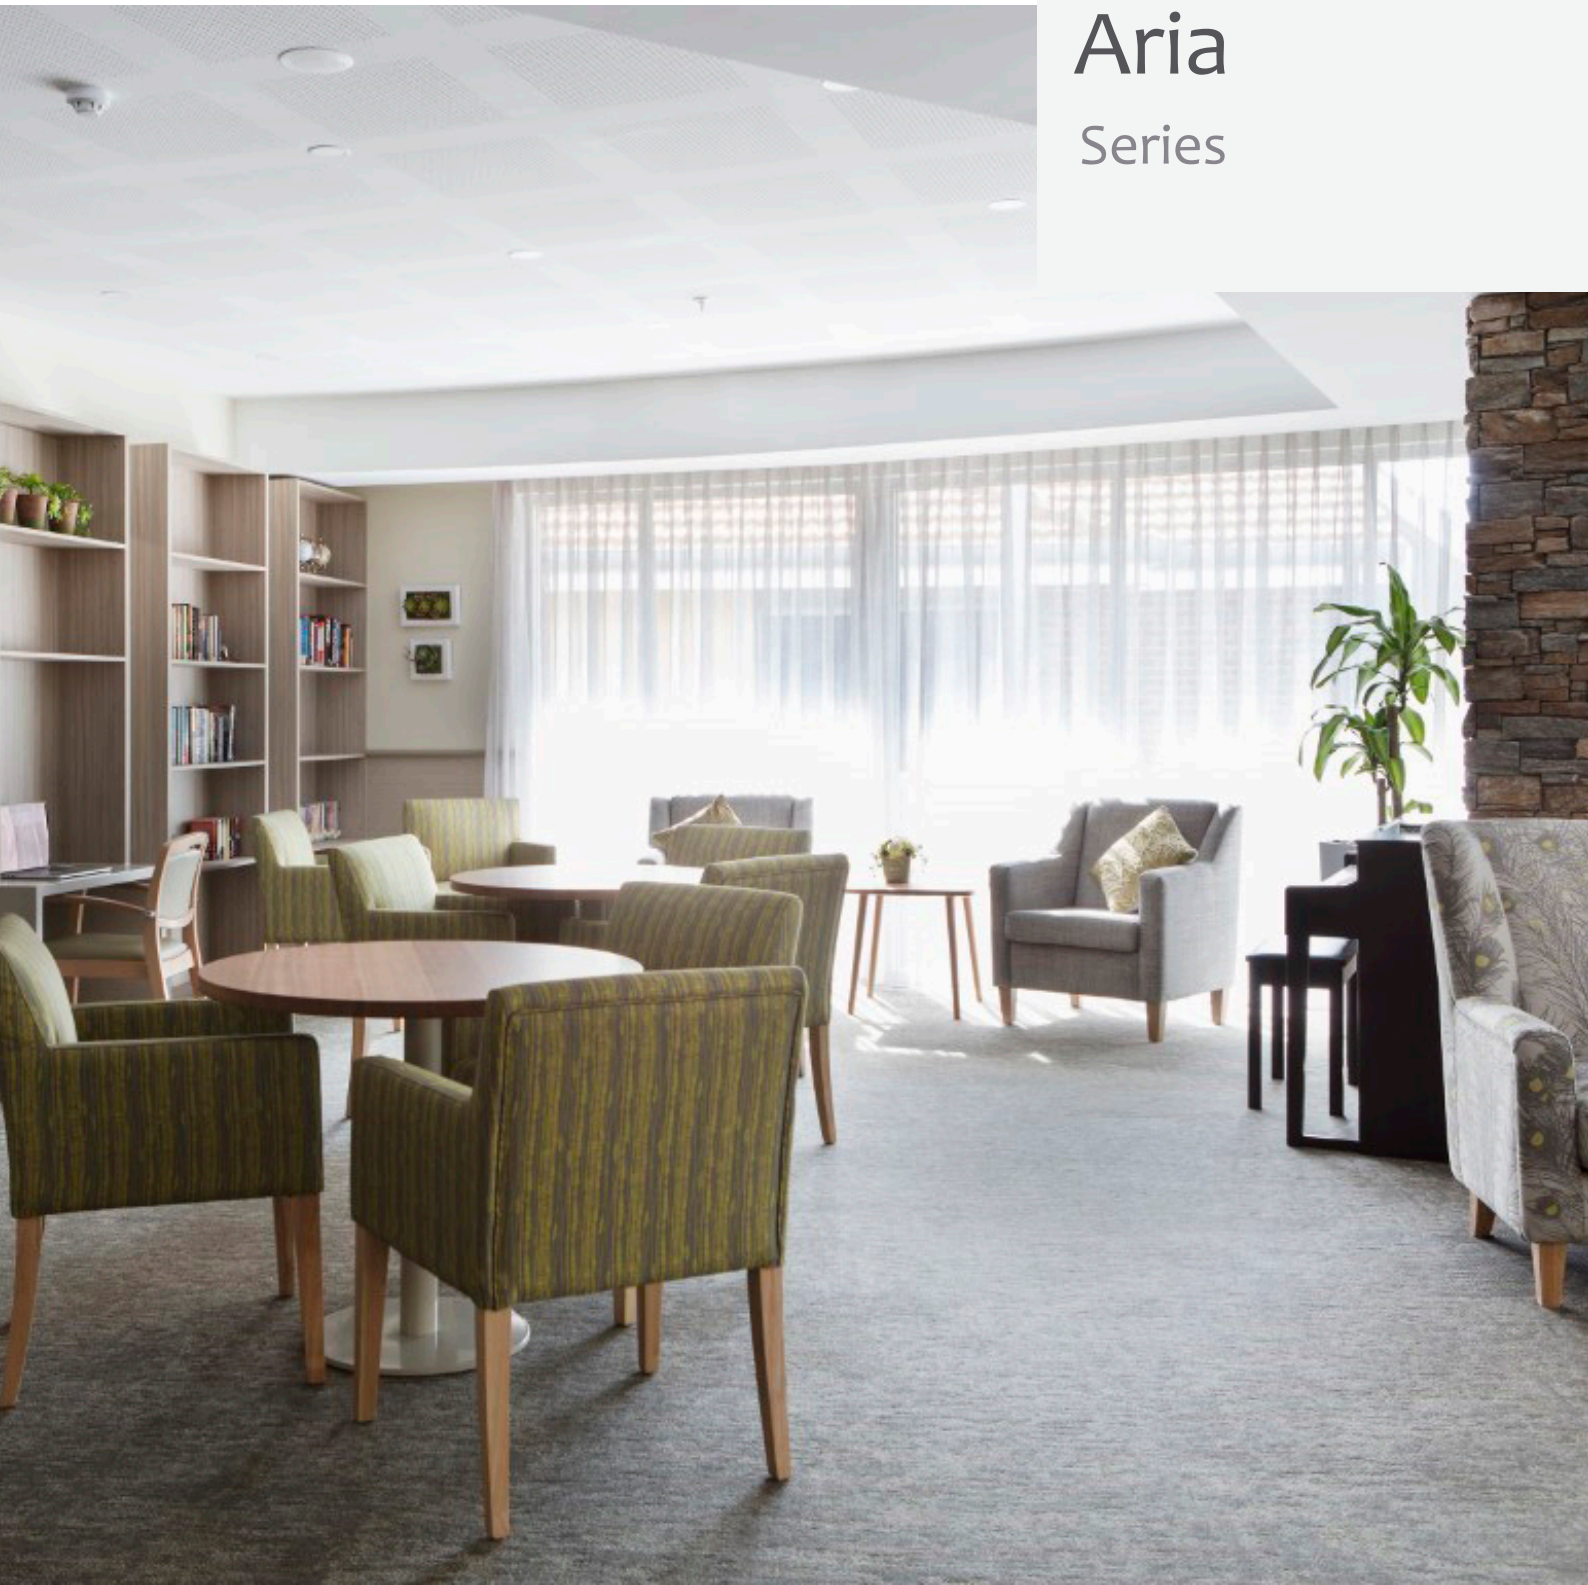

# ATAMA

F u r n i t u r e

## Aria Low Back

The Aria Low Back tub chair is an elegant timber framed chair featuring a one piece foamed shell for ease of cleaning.

Perfectly suited across a diverse range of interior workspaces, breakout and seating areas in the public, aged care, health care, hospital and education sectors.