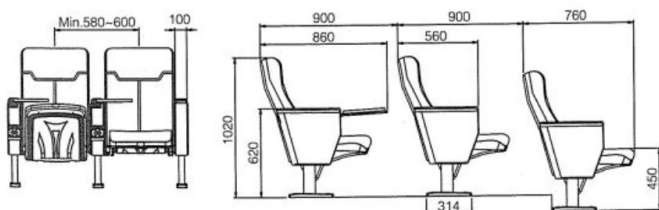

Features

Gravity led lifting mechanism.

Solid timber armrests with hidden writing tablet.

Polyester upholstery fabric.

High density PU moulded foam with metal structure and rubber strings.

Heat treated multi-layer plywood internal structure.

Top quality steel frame and leg frame with anti-rusting powdercoated finish.

Dimensions

| | | | | | |
|-----------------------|---------|--------------------------------|--------|---------------------------------|--------------|
| Overall Height | 1020 mm | Overall Depth Extended | 860 mm | Recommended Row Spacings | |
| Armrest Height | 620 mm | Overall Depth Retracted | 560 mm | First Row | 760 mm |
| Seat Height | 450 mm | Base Depth | 620 mm | Secondary Rows | 900 mm |
| Armrest Width | 100 mm | | | Width Apart | 580 - 600 mm |