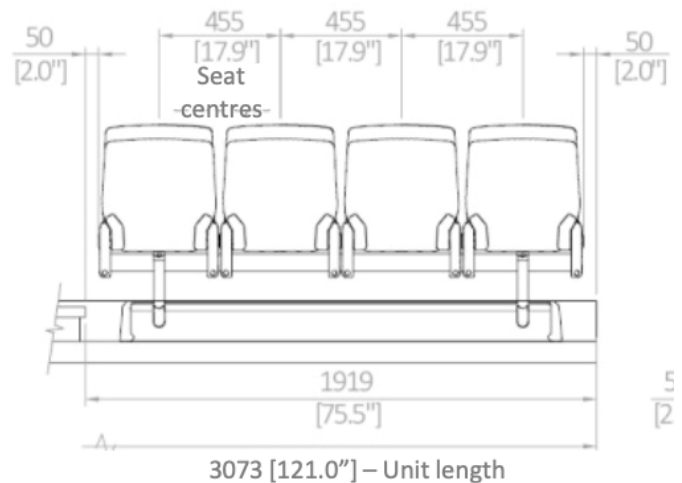

AU-001

The AU-001 Auditorium Seating is extremely durable and comfortable. Featuring cold cured moulded polyurethane foam around a plywood internal structure.

Perfectly suited for conference, theatre, cinema, auditorium and lecture theatre seating in the Education, Public and Training sectors.

Features

Ply wood inner structure with cold cured moulded Polyurethane foamed seat and back with discreet fixings.

Q235 steel fabricated stanctions and mechanisms, footplate with LM2 Aluminium high pressure diecast clamp and discreet fixings.

Counterweight springs and Semi-Auto action with 5 or more seats used.

BS 5852. Clause 12. Ignition Sources, 0, 1 & 5.
USA: CAL T.B. 133 Fire Rating.

Product received Furniture Industry Research Association: Ergonomic excellence award.

Options

Upholstered in suppliers specified fabric or to specification.
Powdercoated finish standard as pictured.
Other colours available on request.

Dimensions

As per diagram.