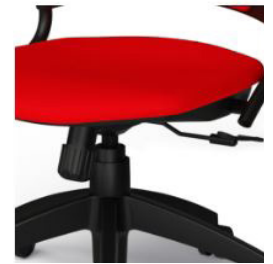

Features

Durable steel frame available in black or silver finish.

Models available include side chair, arm chair, nesting chair, task chair and drafting chair.

Back styles available in Mesh, Plastic or Upholstered to specification.

Black

Silver

Task Chair Operation

Basic Mechanism

Swivel & Tilt Mechanism

Castor Options

50 mm Hooded Castors

50 mm Hooded Hard Floor Castors