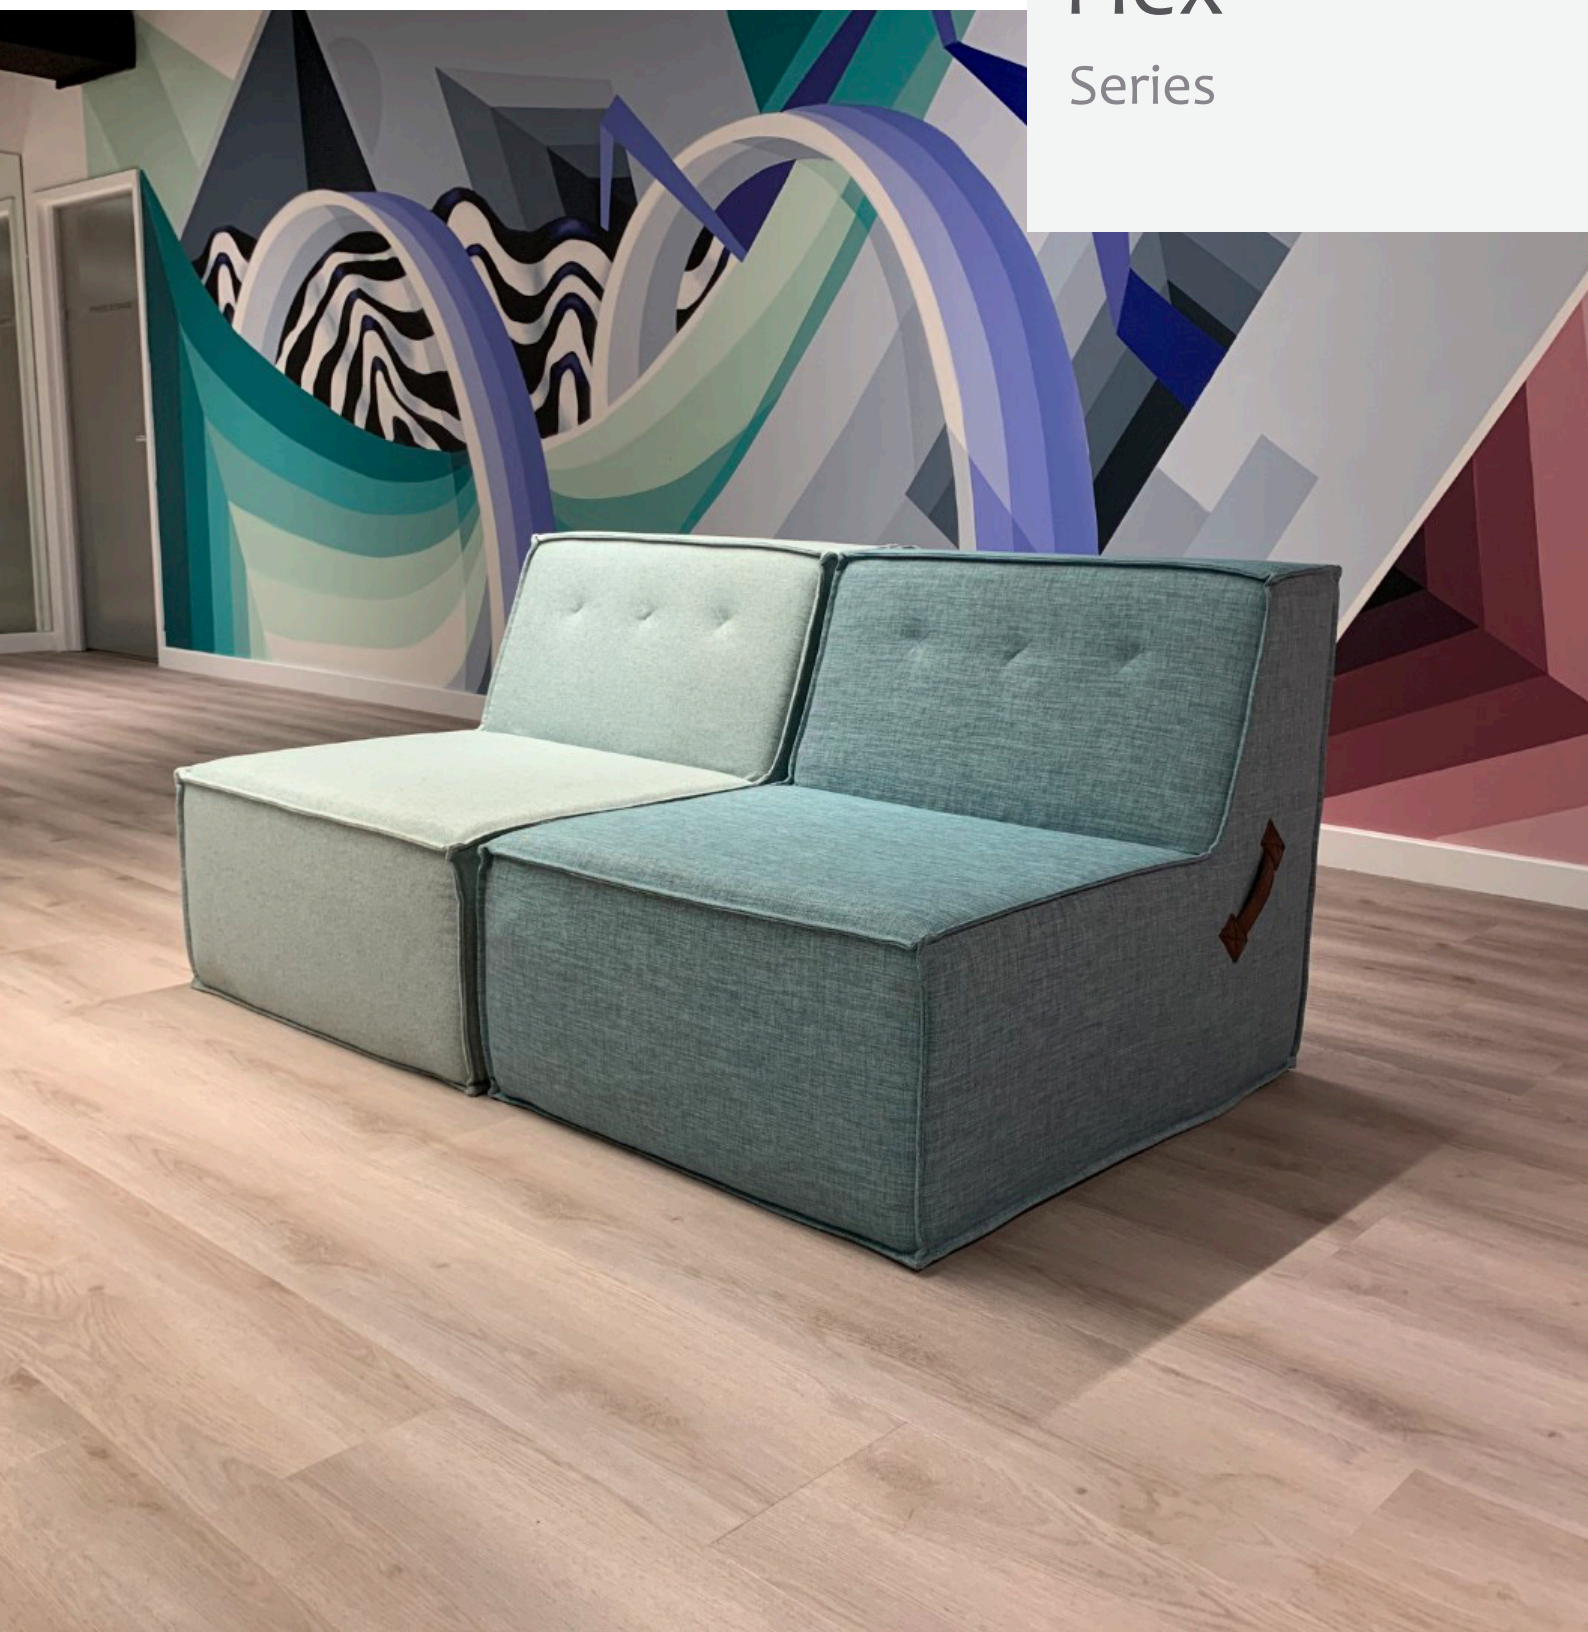

ATAMA

F u r n i t u r e

Flex

Series

Flex Series

The Flex lounge series of modular lounge pieces are extremely lightweight made completely of block foam. Featuring hem stitch detail, cross in-stitch detail to backrest and optional vinyl or leather handle. Available in a variety of components to create individualised configurations.

Perfectly suited across a diverse range of interior spaces such as public seating areas, breakout areas, mental health, healthcare and education spaces.

Options

Hem stitch detail with cross in-stitch detail to backrest.
 Optional Vinyl or Leather strap (POA).
 Made entirely from block foam to make lightweight and easy to move around.
 Upholstered to specification.
 Custom made sizes available on request.

Dimensions

Single Seater -

Height	730 mm	Seat Height	430 mm
Width	800 mm	Seat Width	800 mm
Depth	960 mm	Seat Depth	580 mm

Corner -

Height	730 mm	Seat Height	430 mm
Width	960 mm	Seat Width	800 mm
Depth	960 mm	Seat Depth	580 mm

Sofa -

Height	730 mm	Seat Height	430 mm
Width	1600 mm	Seat Width	1600 mm
Depth	960 mm	Seat Depth	580 mm

Ottoman -

Height	430 mm
Width	800 mm
Depth	800 mm