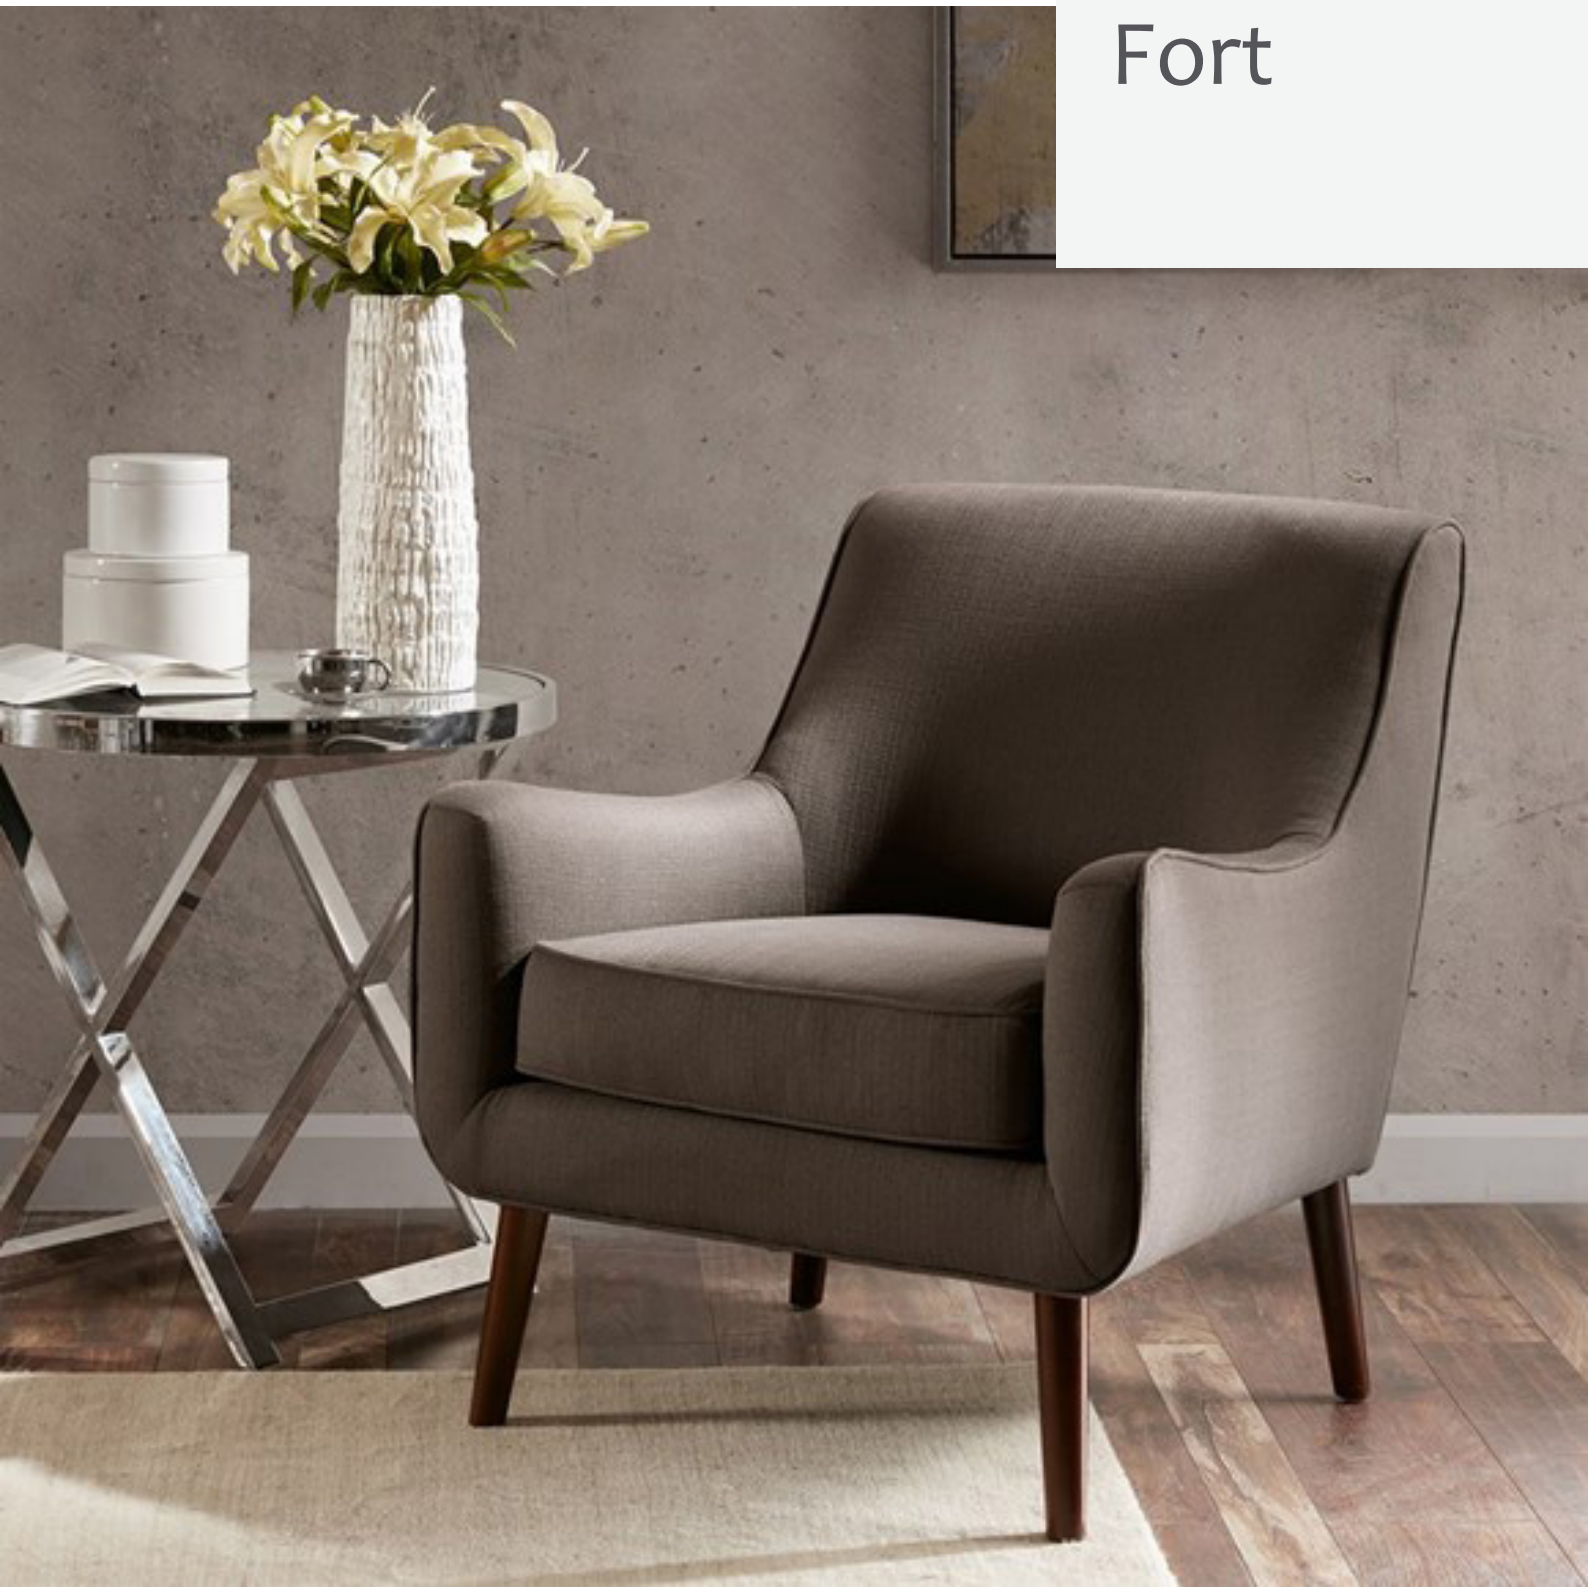

ATAMA
F u r n i t u r e

Fort

Fort

The Fort is a modern sleek lounge chair featuring round turned timber legs and piping detail.

Perfectly suited across a diverse range of interior workspaces, breakout and seating areas in the public, aged care, health care, hospital and education sectors.

Options

Round turned timber legs stained to specification.

Adjustable floor glides.

Upholstered to specification.

Dimensions

Height	860 mm	Seat Height	460 mm	Arm Height	560 - 600 mm
Width	750 mm	Seat Width	570 mm		
Depth	800 mm	Seat Depth	580 mm		