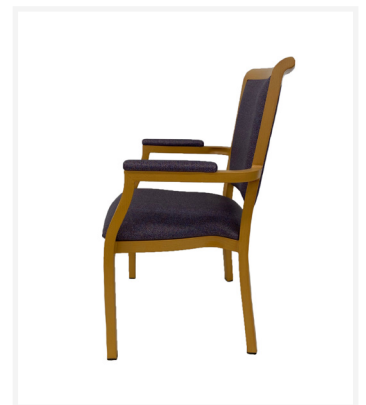

Gala

The Gala armchair is extremely durable yet lightweight, featuring an aluminium frame available in powdercoat or baked melamine wood look finish.

Perfectly suited across a diverse range of interior work spaces, breakout and seating areas in the public, aged care, health care, hospital and education sectors.

Features

Stackable for ease of storage.

Padded armrests for added comfort.

Upholstered to specification.

Frame finish to specification available in powdercoat or baked melamine finish, Minimum order quantities and additional charges may apply.

Dimensions

Height 890 mm
Width 555 mm
Depth 510 mm

Seat Height 460 mm
Seat Width 370 - 475 mm
Seat Depth 490 mm

Arm Height 640 mm