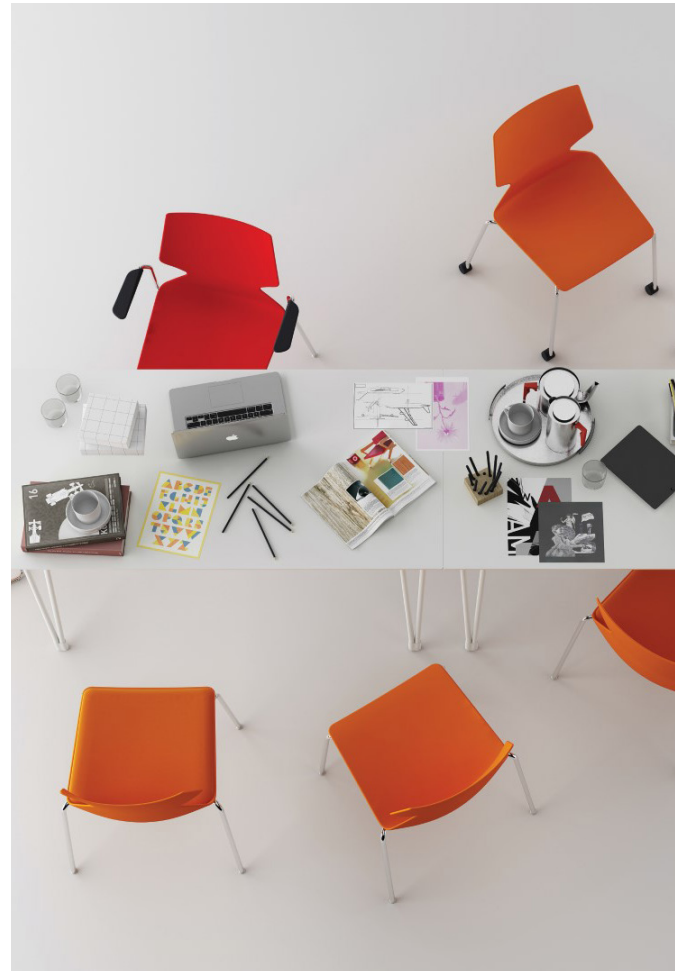

Fly Chair

with Four Leg Base

The Fly Chair has been designed to mirror the shape of the human body to offer a high level of comfort.

Perfectly suited across a diverse range of interior workspaces in the commercial, aged care, health care, hospital and education sectors.

Features

Polypropylene shell available in a range of colours available as all polypropylene, with upholstered seat pad or fully upholstered.
(Arms available on indent models only)

Strong 16mm x 2mm guage tubular four leg frame. Available in Black or White powdercoated finish.

Stackable on floor to x 8 high or x 5 high with seat pad.

Stackable on trolley to x 12 high or x 7 high with seat pad.

Load rating of up to 130 kg.

Tested to ANSI/BIFMA x5.1 2017
General - Purpose Office Chairs

BIFMA

ANSI/BIFMA X5.1

Dimensions

Height	845 mm	Seat Height	450 mm
Width	540 mm	Seat Width	460 mm
Depth	500 mm	Seat Depth	430 mm