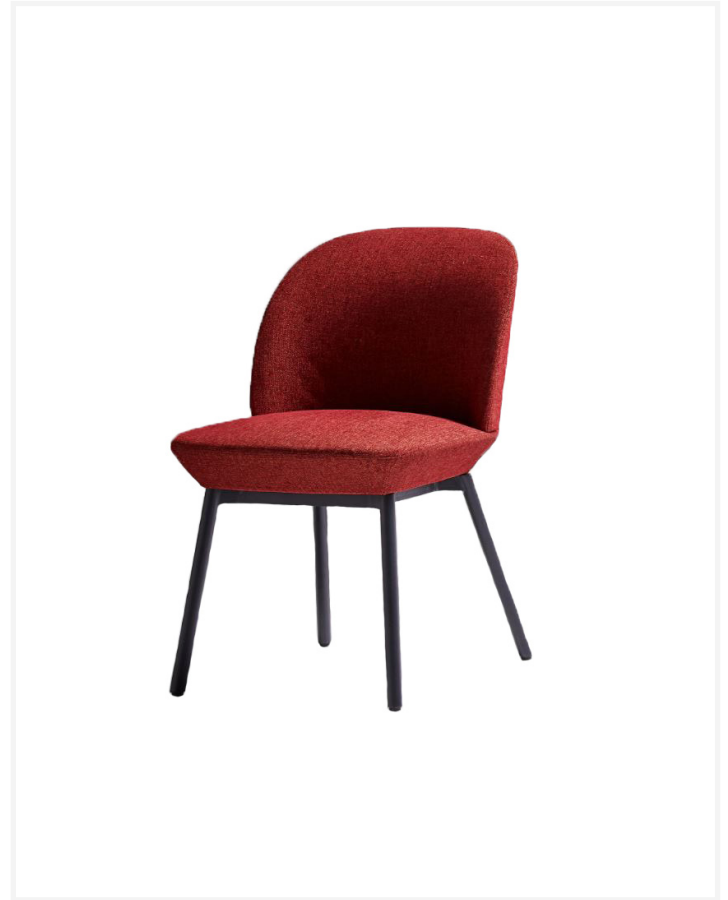

ATAMA

F u r n i t u r e

Momento Series

Side Chair

The Momento side chair is part of a modern and stylish range of slimline designed soft seating options suitable for a variety of applications.

Featuring a moulded cold cured foam shell around an internal timber/steel frame for extreme durability and comfort.

Perfectly suited across a diverse range of interior workspaces, breakout and seating areas in the public, health care, hospital and education sectors.

Options

Steel splayed legs available in powdercoated finish as standard with non-slip glides.

Upholstered to specification.

Note - Other specifications/finishes available on request.
Minimum Order QTY's may apply for special finishes.

Dimensions

Product Code: H-5220

Height 800 mm
Width 500 mm
Depth 560 mm

Seat Height 470 mm

Lounge

The Momento lounge chair is part of a modern and stylish range of slimline designed soft seating options suitable for a variety of applications.

Featuring a moulded cold cured foam shell around an internal timber/steel frame for extreme durability and comfort.