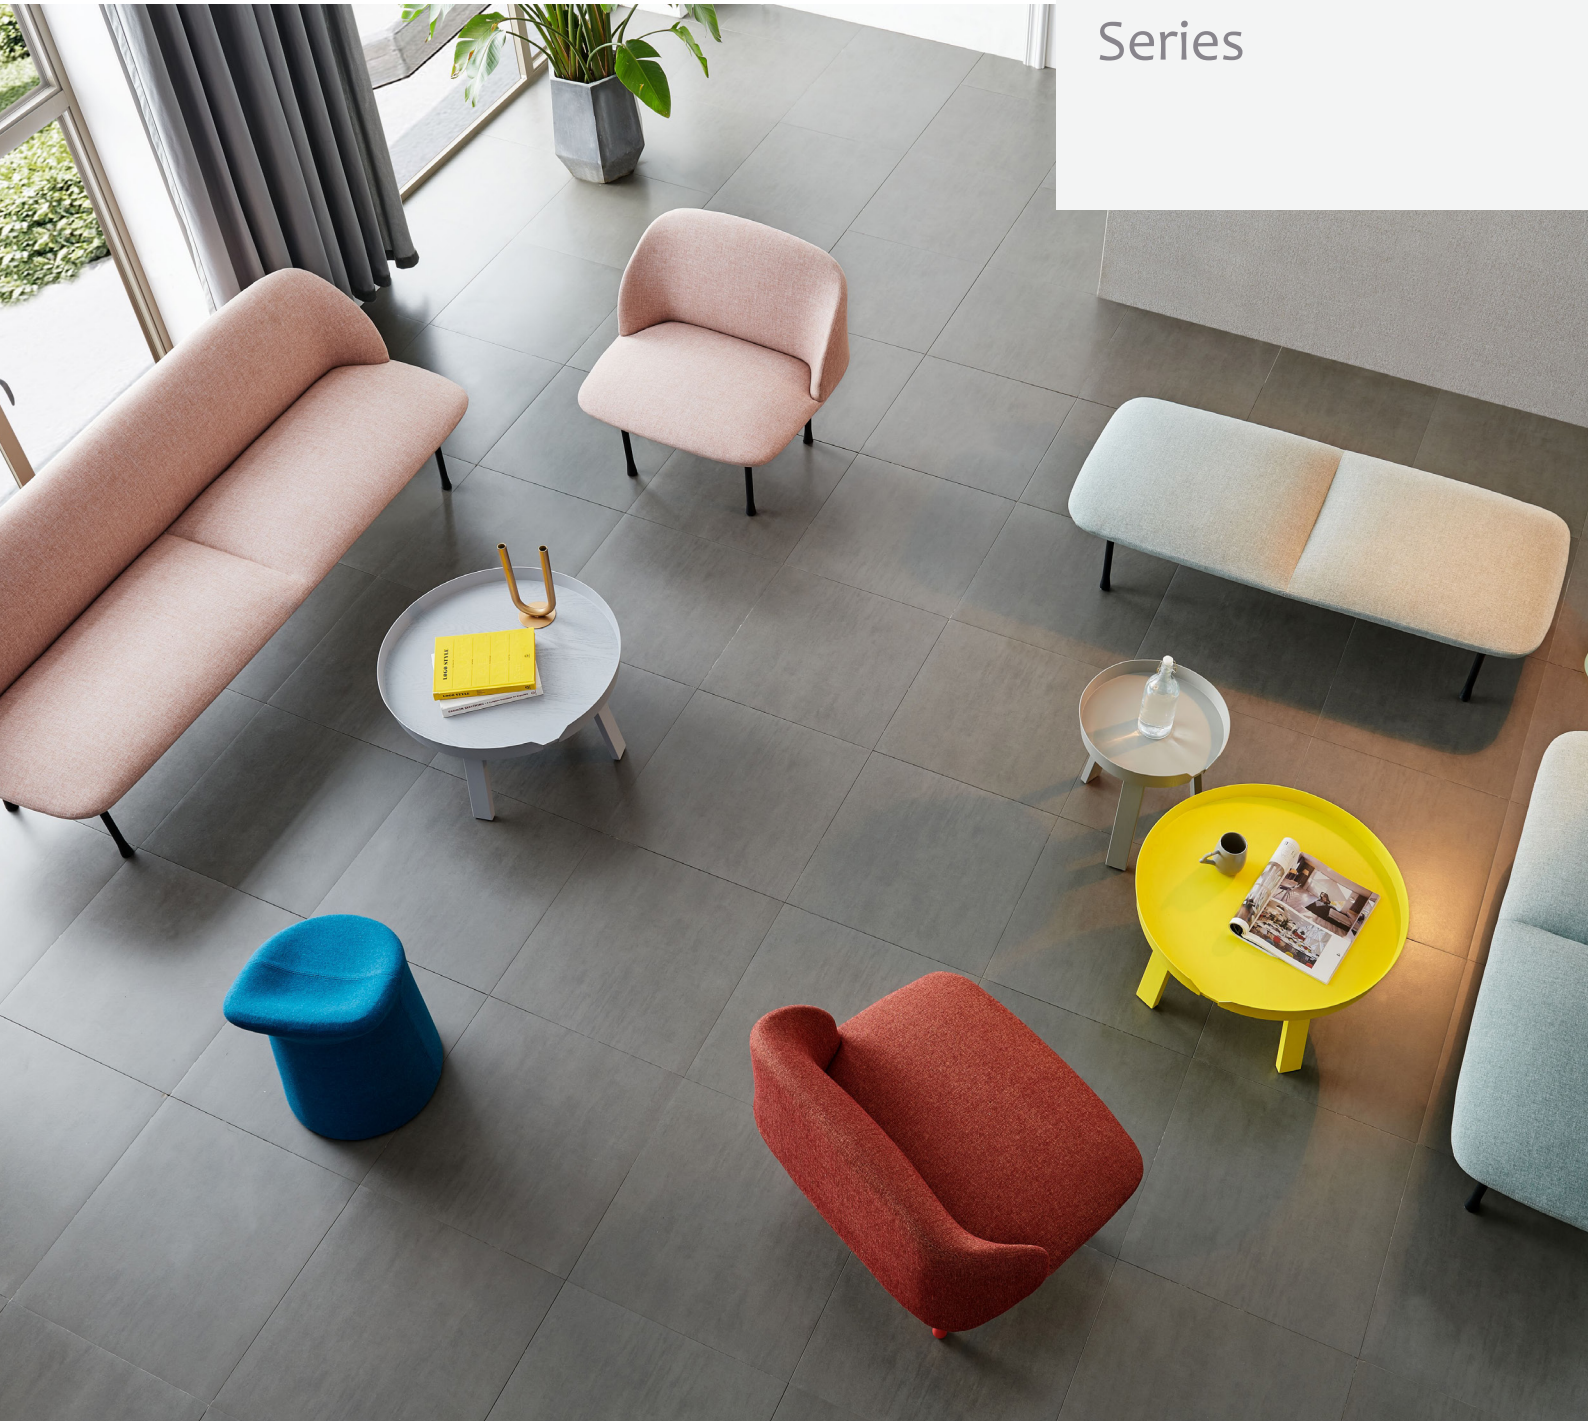

ATAMA

F u r n i t u r e

Momento Series

Side Chair

The Momento side chair is part of a modern and stylish range of slimline designed soft seating options suitable for a variety of applications.

Featuring a moulded cold cured foam shell around an internal timber/steel frame for extreme durability and comfort.

Perfectly suited across a diverse range of interior workspaces, breakout and seating areas in the public, health care, hospital and education sectors.

Options

Steel splayed legs available in powdercoated finish as standard with non-slip glides.