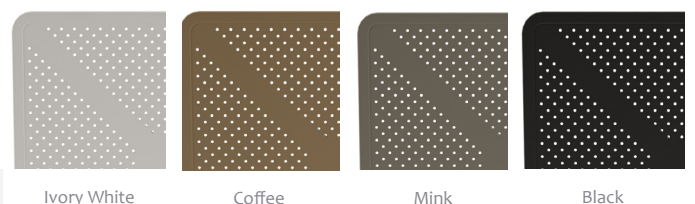

Standard colours available: Ivory White, Coffee, Mink and Black.

Coffee Table height (fixed base only).
Table and Bar Table heights available with fixed or foldable base.

Dimensions

Moon Coffee (Round) -

Perfectly suited across a diverse range of interior and exterior spaces in the commercial, aged care, retirement, health care, hospital and education sectors.

Features

Moon Square available in x 2 sizes:
70 x 70 / 80 x 80 cm

Standard colours available:
Ivory White, Coffee, Mink and Black.

Both sizes available with Fixed or Foldable base.

Dimensions

Moon Table (Square) -

Height	78 cm
Top Size	70 x 70 / 80 x 80 cm
Base Size	44/50 cm x 47 cm

Standard Colours

Moon Base

The Moon table series is a versatile and lightweight table option for both indoor and outdoor use. Featuring extruded aluminium column with polypropylene recycled resin cross foot base available in fixed or foldable base options.