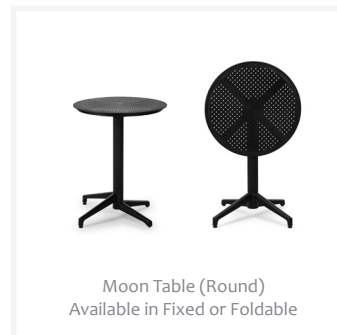

Height	114 cm
Top Size	70 cm Diam
Base Size	44/50 cm x 47 cm

Moon-S Bar
Available in Fixed or Foldable

Moon-S Table
Available in Fixed or Foldable

Moon Round

The Moon table series is a versatile and lightweight table option for both indoor and outdoor use. Featuring a perforated polypropylene recycled resin table top, extruded aluminium column with polypropylene recycled resin cross foot base available in fixed or foldable base options.

Perfectly suited across a diverse range of interior and exterior spaces in the commercial, aged care, retirement, health care, hospital and education sectors.

Features

Moon round available in x 3 sizes: Coffee Table, Table and Bar Table heights.

Standard colours available: Ivory White, Coffee, Mink and Black.

Coffee Table height (fixed base only).
Table and Bar Table heights available with fixed or foldable base.

Dimensions

Moon Coffee (Round) -

Height 47 cm
Top Size 60 cm Diam
Base Size 44/50 cm x 47 cm

Moon Table (Round) -

Height 78 cm
Top Size 60 cm Diam
Base Size 44/50 cm x 47 cm

Moon Bar Table (Round) -

Height 112 cm
Top Size 60 cm Diam
Base Size 44/50 cm x 47 cm