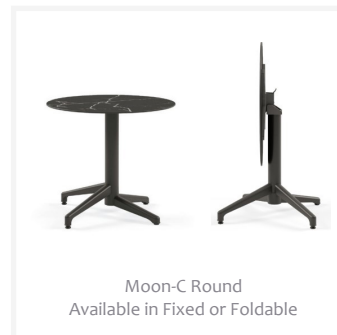

Standard colours available:
White Marble HPL top with Ivory White base.
or
Black Marble HPL top with Black base.

All available with Fixed or Foldable base.

Dimensions

Moon-C Round -

Height 78 cm
Top Size 60, 70 & 77 cm Diam
Base Size 44/50 cm x 47 cm

Moon-C Square -

Height 78 cm
Top Size 60 x 60 / 69 x 69 / 77 x 77 cm
Base Size 44/50 cm x 47 cm

Moon-S

The Moon-S table series is a versatile and lightweight table option for both indoor and outdoor use. Featuring a solid polypropylene recycled resin top, extruded aluminium column with polypropylene recycled resin cross foot base available in fixed or foldable base options.

Height	114 cm
Top Size	70 cm Diam
Base Size	44/50 cm x 47 cm

Moon-S Bar
Available in Fixed or Foldable

Moon-S Table
Available in Fixed or Foldable

Moon Round

The Moon table series is a versatile and lightweight table option for both indoor and outdoor use. Featuring a perforated polypropylene recycled resin table top, extruded aluminium column with polypropylene recycled resin cross foot base available in fixed or foldable base options.