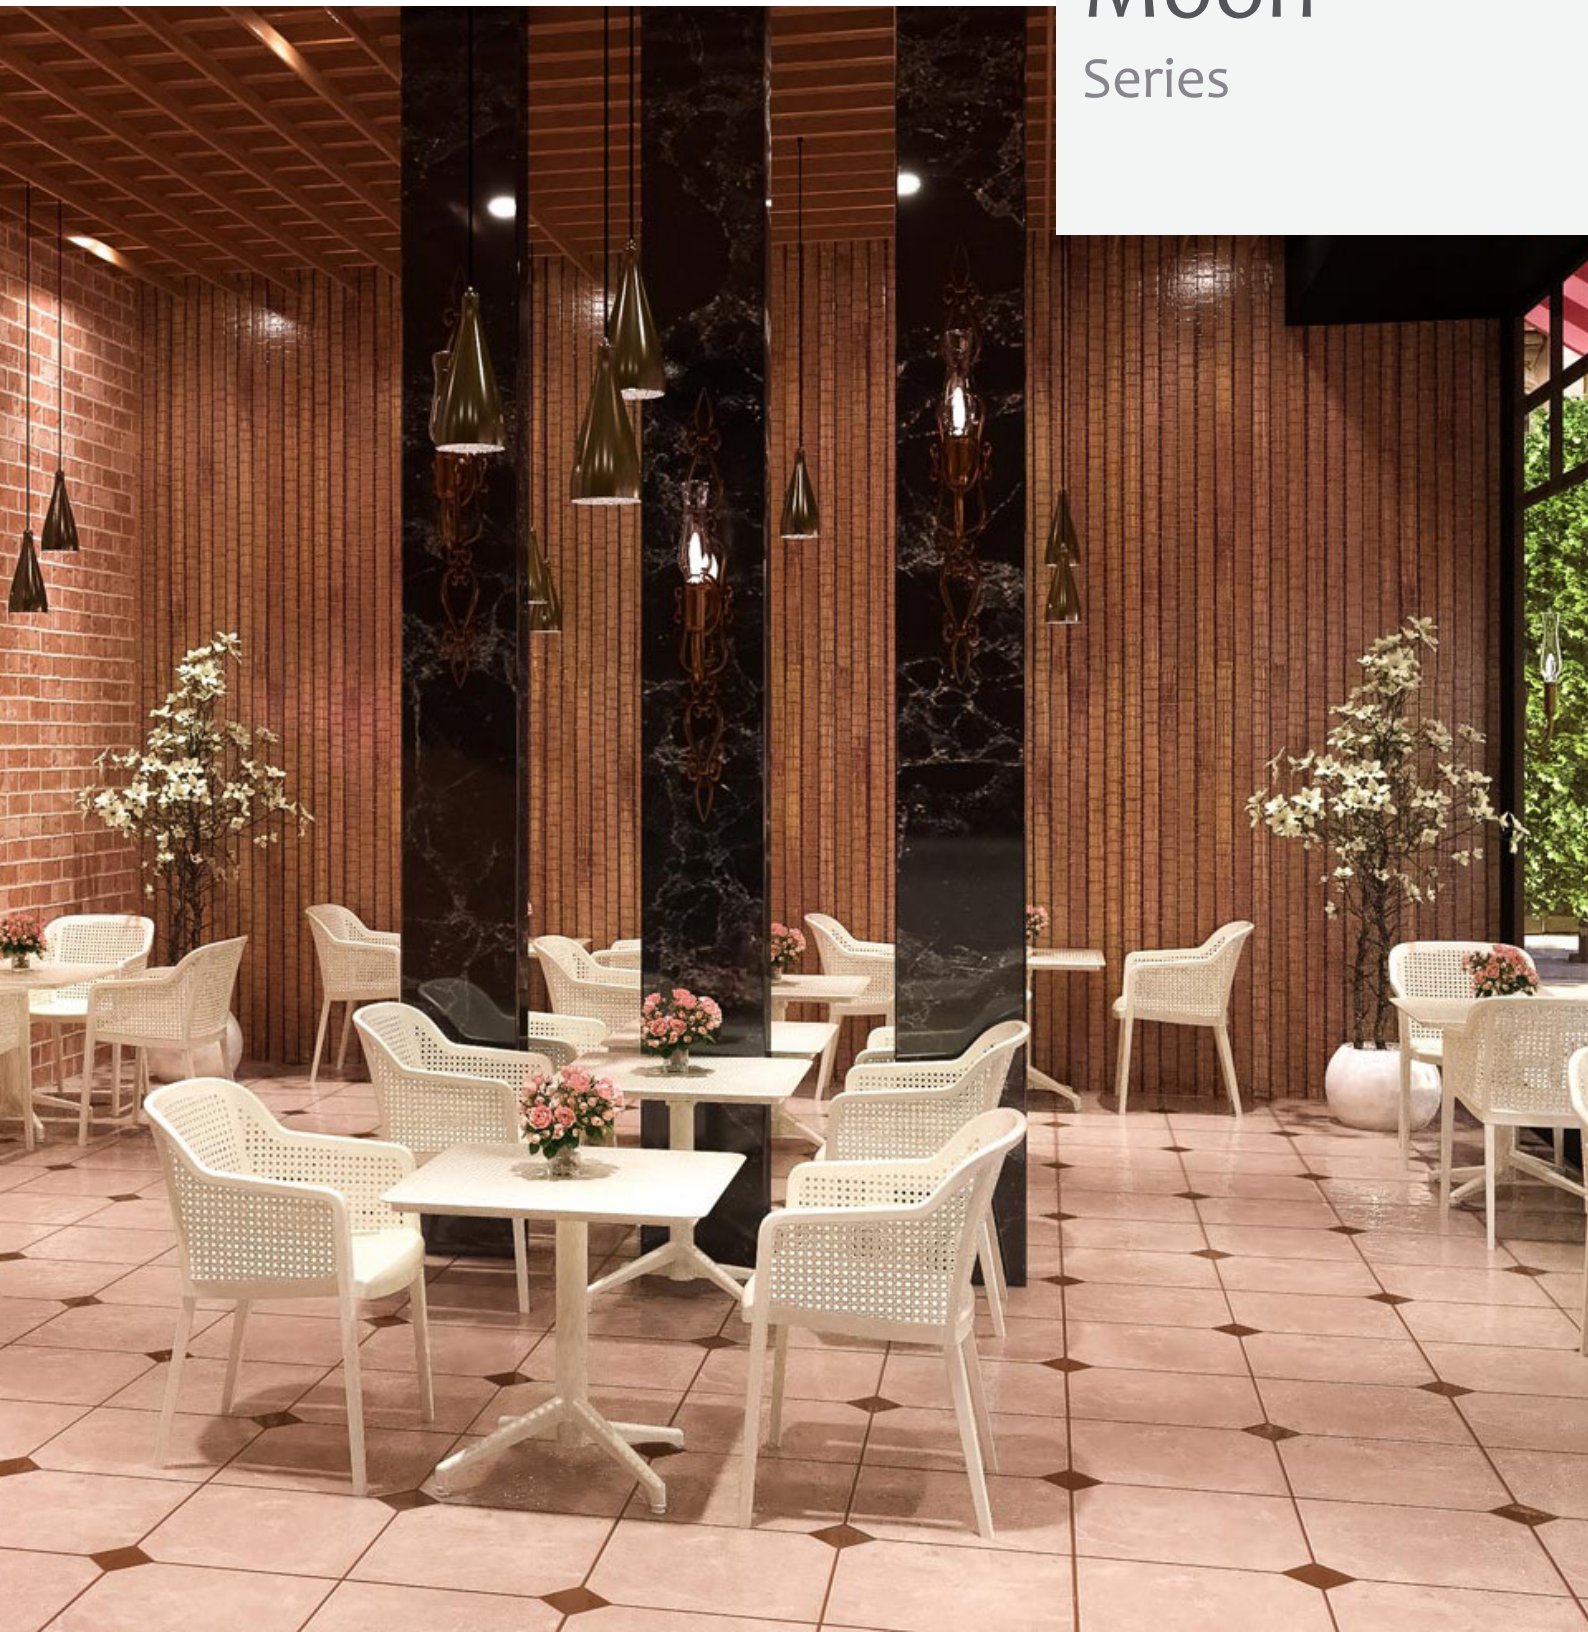

ATAMA
F u r n i t u r e

Moon Series

Moon-C

The Moon-C table series is a versatile and lightweight table option for both indoor and outdoor use. Featuring a HPL table top, extruded aluminium column with polypropylene recycled resin cross foot base available in fixed or foldable base options.

Perfectly suited across a diverse range of interior and exterior spaces in the commercial, aged care, retirement, health care, hospital and education sectors.

Features

Available as Round, Square and Bar models.