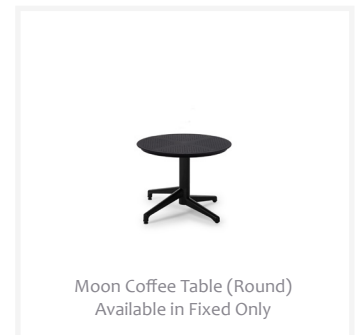

Height	114 cm
Top Size	70 cm Diam
Base Size	44/50 cm x 47 cm

Moon-S Bar
Available in Fixed or Foldable

Moon-S Table
Available in Fixed or Foldable

Moon Round

The Moon table series is a versatile and lightweight table option for both indoor and outdoor use. Featuring a perforated polypropylene recycled resin table top, extruded aluminium column with polypropylene recycled resin cross foot base available in fixed or foldable base options.

Standard colours available: Ivory White, Coffee, Mink and Black.

Coffee Table height (fixed base only).
Table and Bar Table heights available with fixed or foldable base.

Dimensions

Moon Coffee (Round) -

Height 47 cm
Top Size 60 cm Diam
Base Size 44/50 cm x 47 cm

Moon Table (Round) -

Height 78 cm
Top Size 60 cm Diam
Base Size 44/50 cm x 47 cm

Moon Bar Table (Round) -

Height 112 cm
Top Size 60 cm Diam
Base Size 44/50 cm x 47 cm