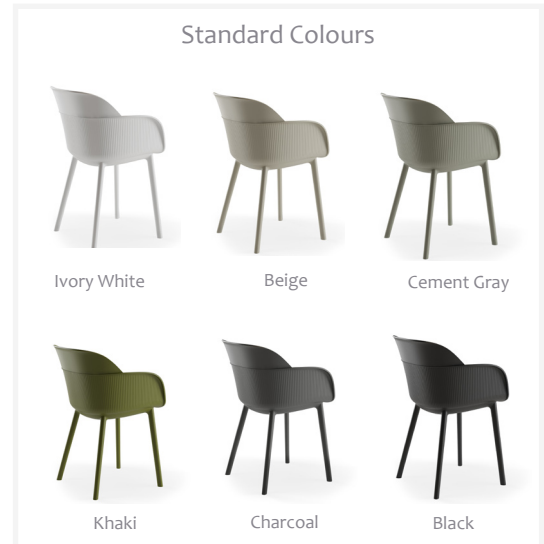

ATAMA
F u r n i t u r e

Shell Series

Shell Armchair

The Shell Armchair is a versatile lightweight chair suitable for indoor and outdoor use, featuring a decorative design in collaboration with Kunter Şekercioğlu inspired by the seashell and how it is protected from outdoor conditions.

x 6 standard colours available:

Ivory White, Beige, Cement Gray, Khaki, Charcoal and Black.

Dimensions

Height 810 mm
Width 545 mm
Depth 600 mm

Seat Height 450 mm
Seat Width 440 mm
Seat Depth 440 mm

Arm Height 675 mm

Shell Side Chair

The Shell Side Chair is a versatile lightweight chair suitable for indoor and outdoor use, featuring a decorative design in collaboration with Kunter Şekercioğlu inspired by the seashell and how it is protected from outdoor conditions.

x 6 standard colours available:

Ivory White, Beige, Cement Gray, Khaki, Charcoal and Black.

Dimensions

Height	810 mm	Seat Height	450 mm
Width	440 mm	Seat Width	400 mm
Depth	600 mm	Seat Depth	400 mm