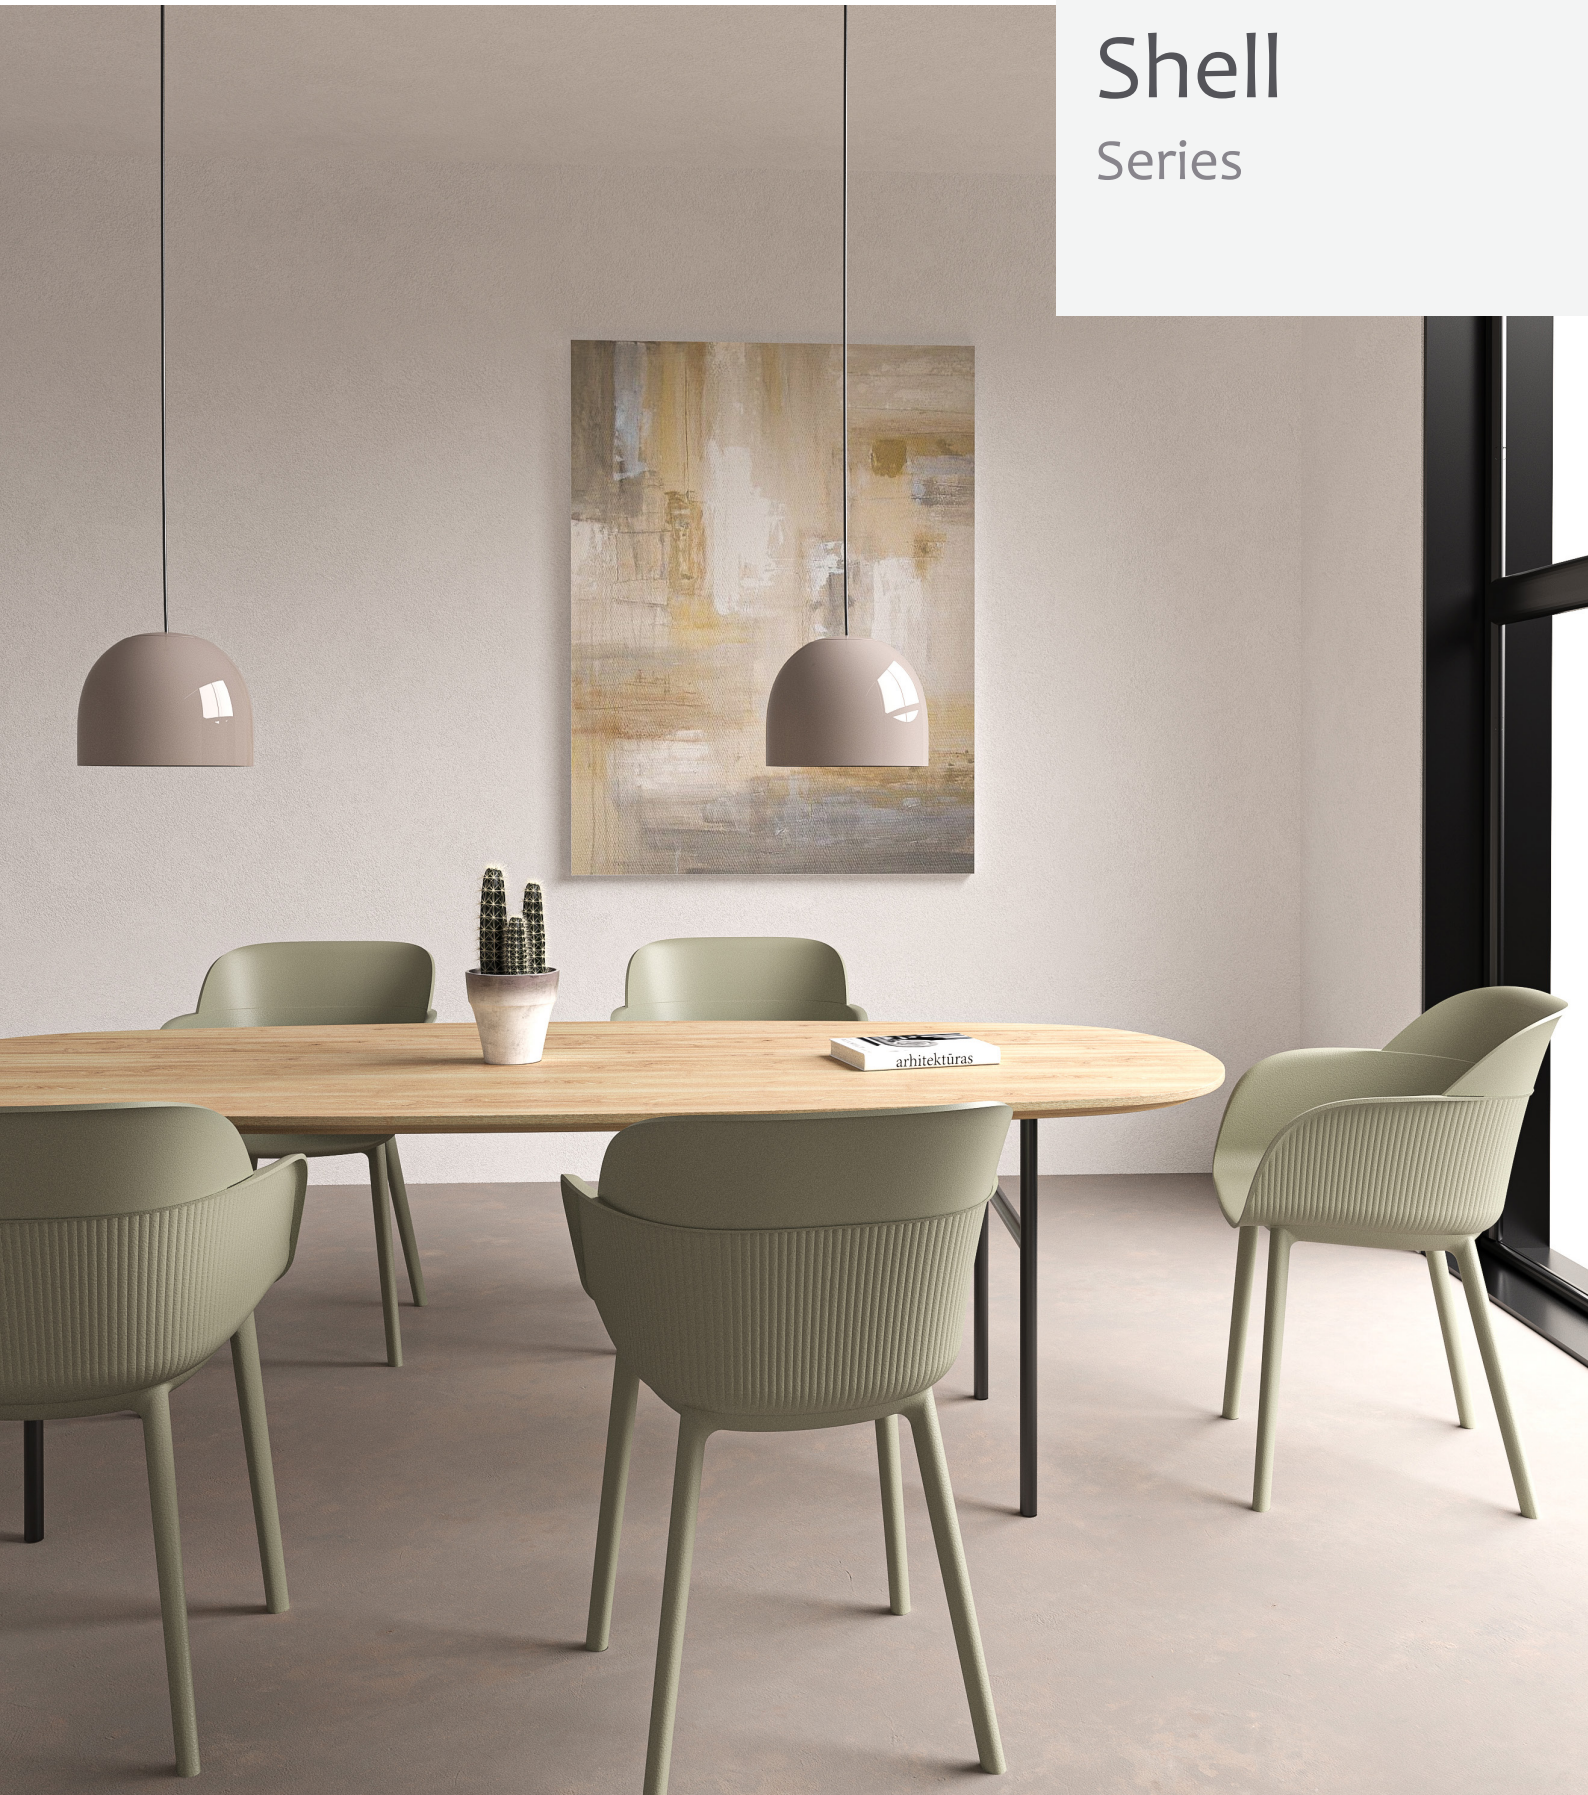

ATAMA
F u r n i t u r e

Shell Series

Shell Armchair

The Shell Armchair is a versatile lightweight chair suitable for indoor and outdoor use, featuring a decorative design in collaboration with Kunter Şekercioğlu inspired by the seashell and how it is protected from outdoor conditions.

Injection moulded one piece shell and frame made of polypropylene and reinforced glass fibres making this chair extremely durable and easy to clean.

Perfectly suited across a diverse range of interior and exterior spaces within the commercial, aged care, retirement, health care, hospital, and education sectors.

Features

Injection moulded PP one piece shell and frame. Lightweight and extremely durable.

Decorative back design.

High quality assembly.

Several other leg styles and full upholstery available, however MOQ's and additional charges may apply.

Shell Side Chair

The Shell Side Chair is a versatile lightweight chair suitable for indoor and outdoor use, featuring a decorative design in collaboration with Kunter Şekercioğlu inspired by the seashell and how it is protected from outdoor conditions.