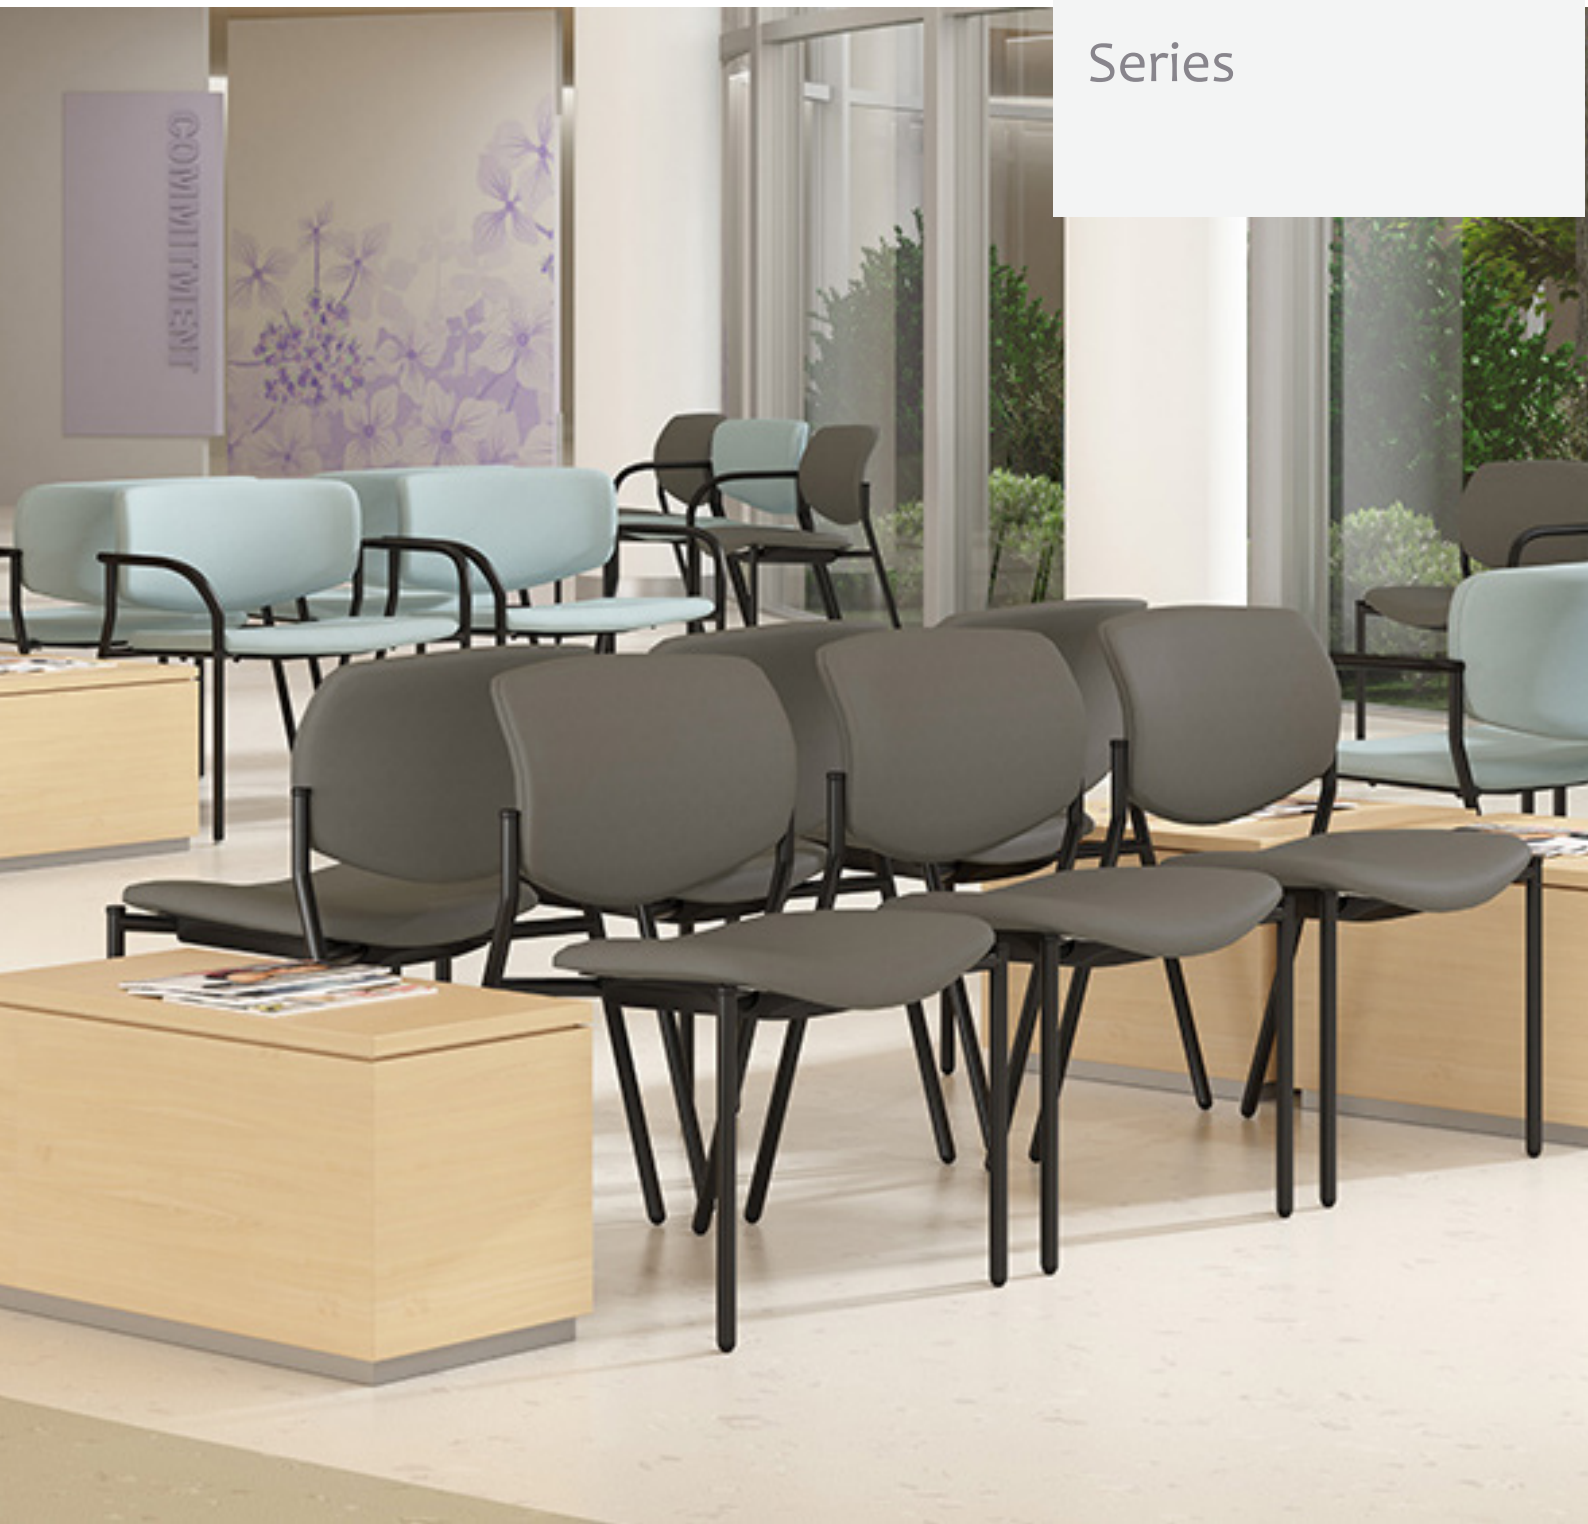

**ATAMA**  
F u r n i t u r e

## Shuttle

The Shuttle Chair is a versatile seating option for a variety of applications that is heavy duty, extremely durable and stackable.

Perfectly suited across a diverse range of interior work spaces, public seating areas, aged care seating areas, health care seating areas, breakout areas and education sectors.

## Shuttle Bariatric

The Shuttle Bariatric Chair is a versatile seating option where bariatric seating is required that is heavy duty, extremely durable and stackable.

Perfectly suited across a diverse range of interior work spaces, public seating areas, aged care seating areas, health care seating areas, breakout areas and education sectors.