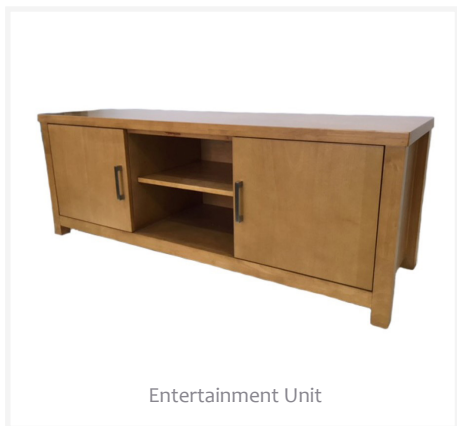

CLEARANCE

ATAMA
F u r n i t u r e

Spice Series

Entertainment Unit

Bookcase
Short and Tall

Display Cabinet

The Spice casegoods series made of hardwood timber offers a variety of easily intergrated casegood items within the range.

Perfectly suited across a diverse range of interior workspaces, breakout areas, as well as seating areas in the aged care, health care, hospital, and education sectors.

Limited stock available of each model in Natural or Light Oak stain.

Dimensions

	L	W	H
Entertainment Unit	1500 mm	490 mm	550 mm
Bookcase Short	900 mm	250 mm	1000 mm
Bookcase Tall	900 mm	250 mm	1900 mm
Display Cabinet	800 mm	300 mm	2000 mm