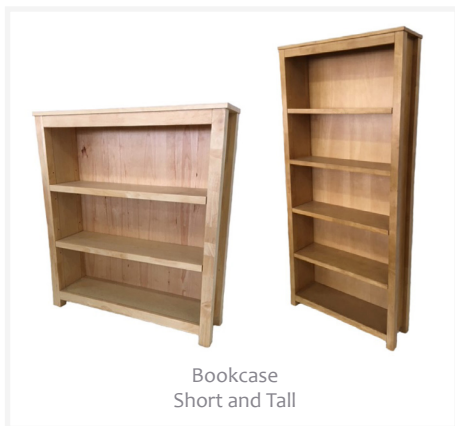

CLEARANCE

ATAMA
F u r n i t u r e

Spice Series

Entertainment Unit

Bookcase
Short and Tall

Display Cabinet

The Spice casegoods series made of hardwood timber offers a variety of easily intergrated casegood items within the range.

Perfectly suited across a diverse range of interior workspaces, breakout areas, as well as seating areas in the aged care, health care, hospital, and education sectors.

Limited stock available of each model in Natural or Light Oak stain.

Dimensions

	L	W	H
Entertainment Unit	1500 mm	490 mm	550 mm
Bookcase Short	900 mm	250 mm	1000 mm
Bookcase Tall	900 mm	250 mm	1900 mm
Display Cabinet	800 mm	300 mm	2000 mm