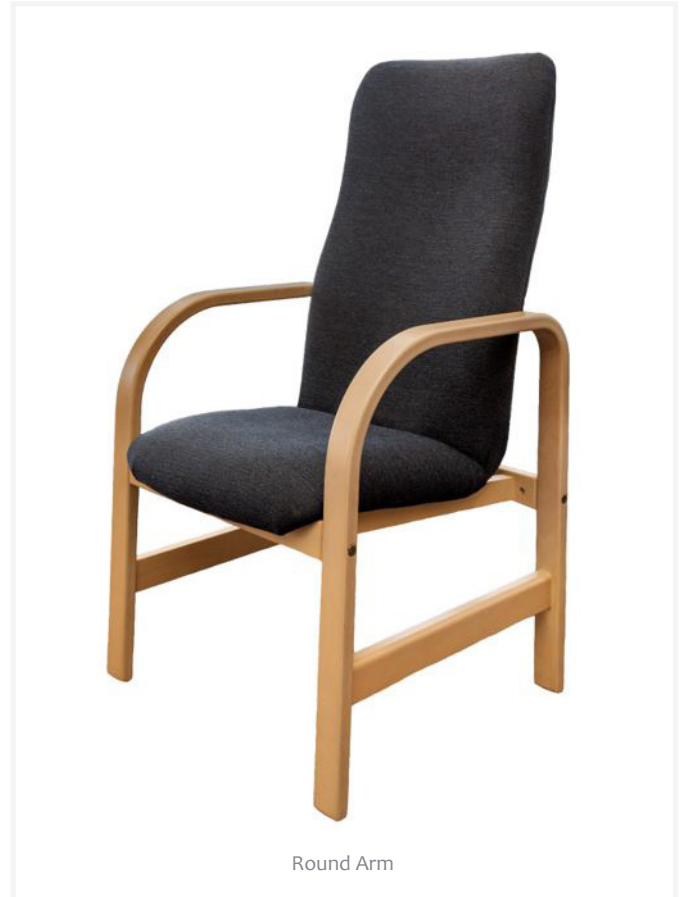

ATAMA
F u r n i t u r e

Trieste

Series

Trieste

The Trieste chair is an elegant and comfortable day chair, featuring a laminated beech timber frame with an ergonomic upholstered ply shell to provide excellent lumbar support.

Perfectly suited across a diverse range of public seating areas within the aged care, health care and hospital sectors.

Options

Frame available in hook arm or round arm.

Stained and upholstered to specification.

Dimensions

Height	1140 mm	Seat Height	510 mm	Arm Height	690 mm
Width	630 mm	Seat Width	530 mm		
Depth	700 mm	Seat Depth	450 mm		

(* Please note dimensions change slightly for hook arm frame, Seat height 460 mm)