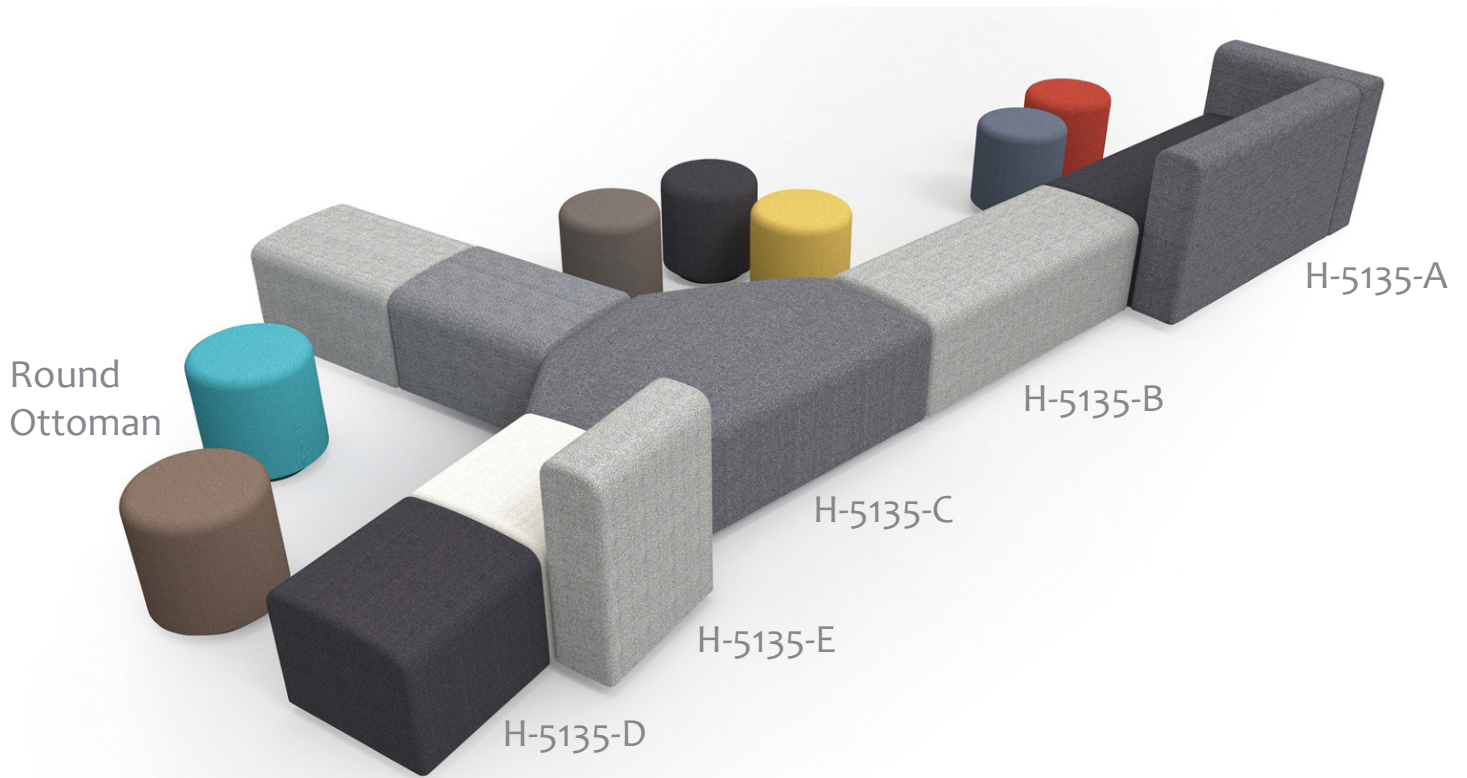

Wedge Series

The Wedge series is a sophisticated design that features organic shaped lounge pieces that fit together to allow endless configurations for any space.

Perfectly suited across a diverse range of interior work spaces, public seating areas, breakout areas and education sectors.

Features

Fully upholstered to specification.

High density foam around a solid timber internal structure.

Plastic non slip feet.

Dimensions

	W	D	H
Wedge H-5135-A	1360 mm	700 mm	750 mm
Wedge H-5135-B	1200 mm	500 mm	420 mm
Wedge H-5135-C	1200 mm	800 mm	420 mm
Wedge H-5135-D	500 mm	500 mm	420 mm
Wedge H-5135-E	500 mm	700 mm	750 mm
Round Ottoman	420 mm Diam	-	430 mm