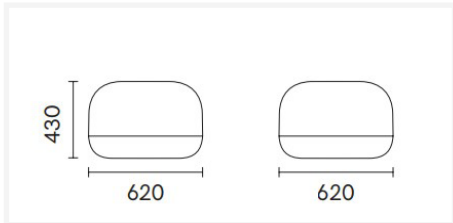

Elements

City Ottoman
(AR-CIT-SO-01)