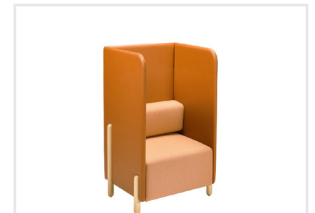

M1353H
880mm W x 720mm D x 1320mm H