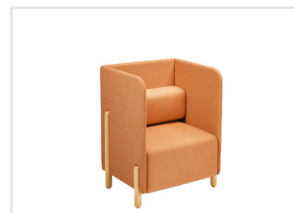

Indie Modular Sofa

Indie is a sophisticated design that features modular sofa pieces that fit together seamlessly to create interactive configurations to suit any space.

Perfectly suited across a diverse range of interior work spaces, public seating areas, breakout areas and education sectors.

Features

Fully Upholstered

High Density Cold-cure Foam

European-stained Beech Timber Legs

Table Top Available In: Wood, Melamine or Termolaminate

Available in a Variety of Standard Colours

Seat Height: 470mm

MA1352
680mm W x 680mm D x 470mm H

M1353
880mm W x 720mm D x 1020mm H

M1353H
880mm W x 720mm D x 1320mm H