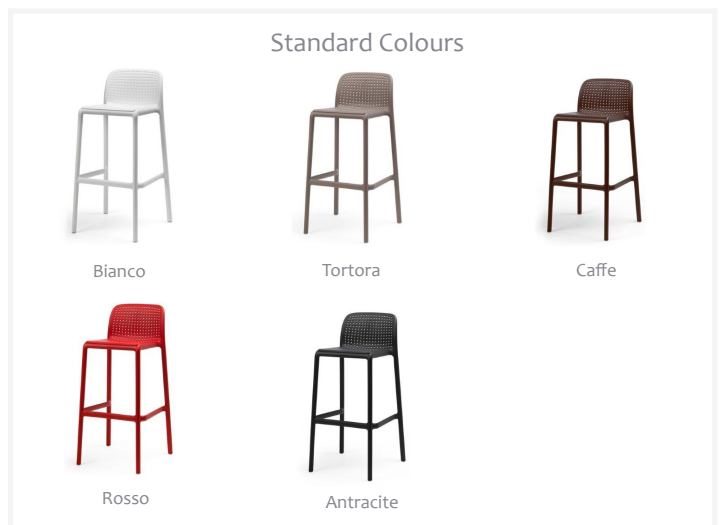

Bora Stool

The Bora Stool series is versatile, lightweight, easy to clean and suitable for indoor and outdoor use.

Uniformly coloured fibreglass polypropylene resins with UV additives to resist all weather types with a matt finish and non slip feet.

Available in x 5 standard colours.

Dimensions

Height	970 mm	Seat Height	760 mm
Width	490 mm	Seat Width	490 mm
Depth	510 mm	Seat Depth	510 mm

Bora Mini Stool

The Bora Stool series is versatile, lightweight, easy to clean and suitable for indoor and outdoor use.

Uniformly coloured fibreglass polypropylene resins with UV additives to resist all weather types with a matt finish and non slip feet.

Perfectly suited across a diverse range of interior and exterior work spaces, breakout areas and seating areas in the public, aged care, health care, hospital and education sectors.

Features

Light weight, stackable, durable, recyclable, non-toxic, anti static and resistant to all weather and to saline environments.

Available in x 6 standard colours.

Dimensions

Height	865 mm	Seat Height	650 mm
Width	475 mm	Seat Width	475 mm
Depth	495 mm	Seat Depth	495 mm